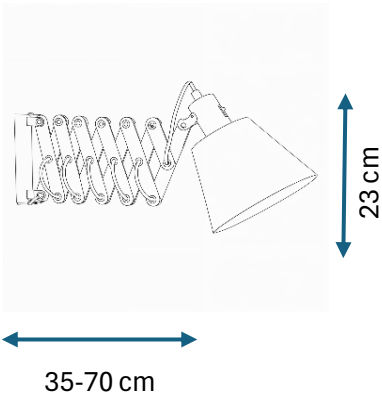

PRODUCT DATASHEET

Vintage Wall Ø18 - Antique/Black - 5705639732463

**halo
design**
COPENHAGEN

GENERAL INFORMATION

Product Code	747870
Collection	Halo Design
Product Category	Wall
Product family	Vintage
Use	Indoor
Application Environment	Wall

DIMENTION & WEIGHT

Width (mm)	135
Height (mm)	230
Depth (mm)	135
Weight gram	420

MATERIAL & COLOR

Product Color	Black/Antique
Main Material(s)	Metal

TECHNICAL INFORMATION

IP Classification	IP20
Dimmable	Yes (according to the bulb)
Type:	Wall
Flicker Metric	00:00
Stroboscopic Effect Metric	00:00
LED module replaceable	No
Socket type	E27